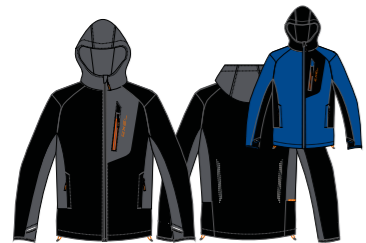

Mora Training Jacket M

ITEM CODE ODAP21103
COLORS BLACK, BLUE
SIZE XS - XXL
FABRIC: 93% POLYESTER, 7% ELASTIC