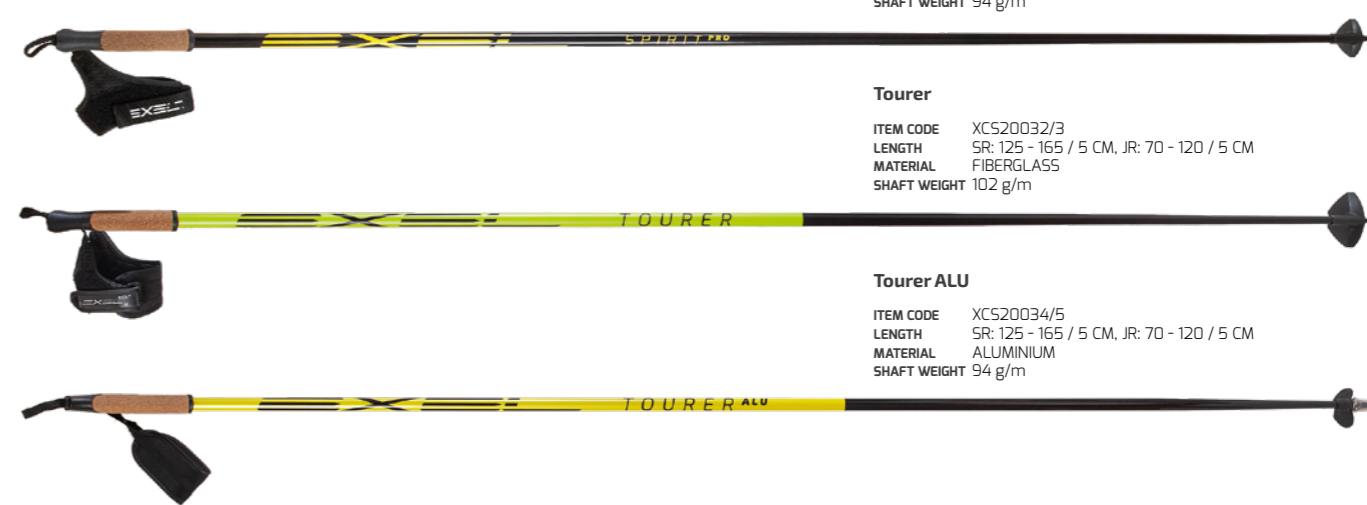

Sport Line poles are made for the skiers who will accept a bit extra pole weight, but demand good quality and beautiful design. Exel Sport Line poles are all about that.

Spirit PRO

ITEM CODE XCS21030/1
 LENGTH SR: 125 - 165 / 5 CM, JR: 70 - 120 / 5 CM
 MATERIAL 20% CARBON
 SHAFT WEIGHT 94 g/m