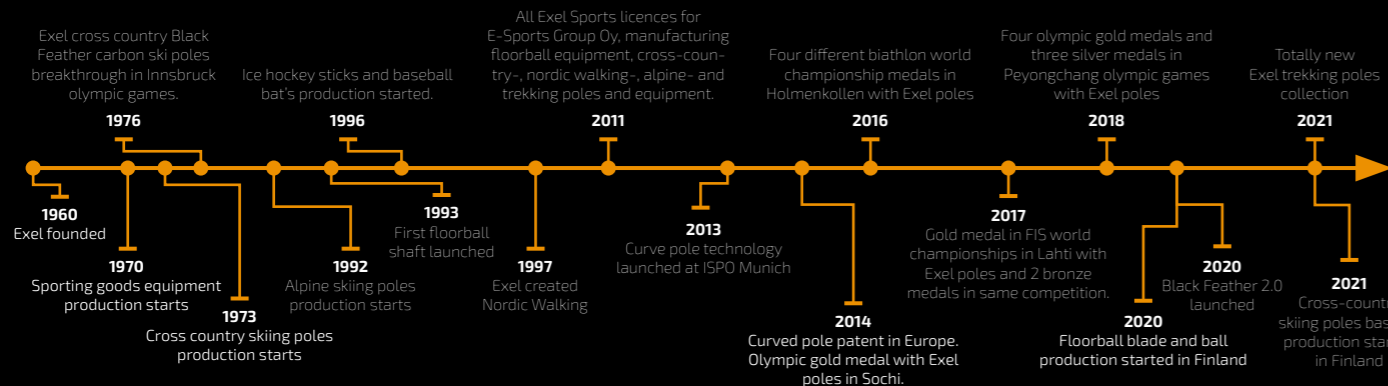

LEGACY

Exel brand was founded in 1960 by three chemists that began to manufacture electronic detonators for explosives. The name Exel drives from the company's origin, explosive electronics.

Composite products were introduced in 1970. Since, we have been one of the foremost Finnish sports equipment manufactures.

In 1973 we started the production of cross-country poles and 1976 Innsbruck olympic games were the breakthrough for Exel cross-country poles. The rest is golden history. To this day Exel is known for it's pioneering spirit that has led to innovations, shaping the sports as we know it.

TODAY

We combine innovative technology with functional design to create unparalleled line of products that keep contonually evolving to ensure uncompromised customer satisfaction in outdoor sports.

With over six decades of great heritage to build on, we are looking forward to building the future success of Exel with you by developing the best possible outdoor sporting equipments.

EXEL