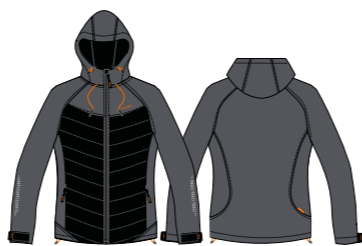

Outdoor Apparel

Tromssa Softshell Jacket M

ITEM CODE ODAP21100
 COLORS DARK GREY
 SIZE XS - XXL
 FABRIC: 95% POLYESTER,
 5% ELASTIC BONDED MESH 250 GSM

Drammen Softshell Jacket M

ITEM CODE ODAP21101
 COLORS BLACK
 SIZE XS - XXL
 FABRIC: 96% POLYESTER, 4% ELASTIC