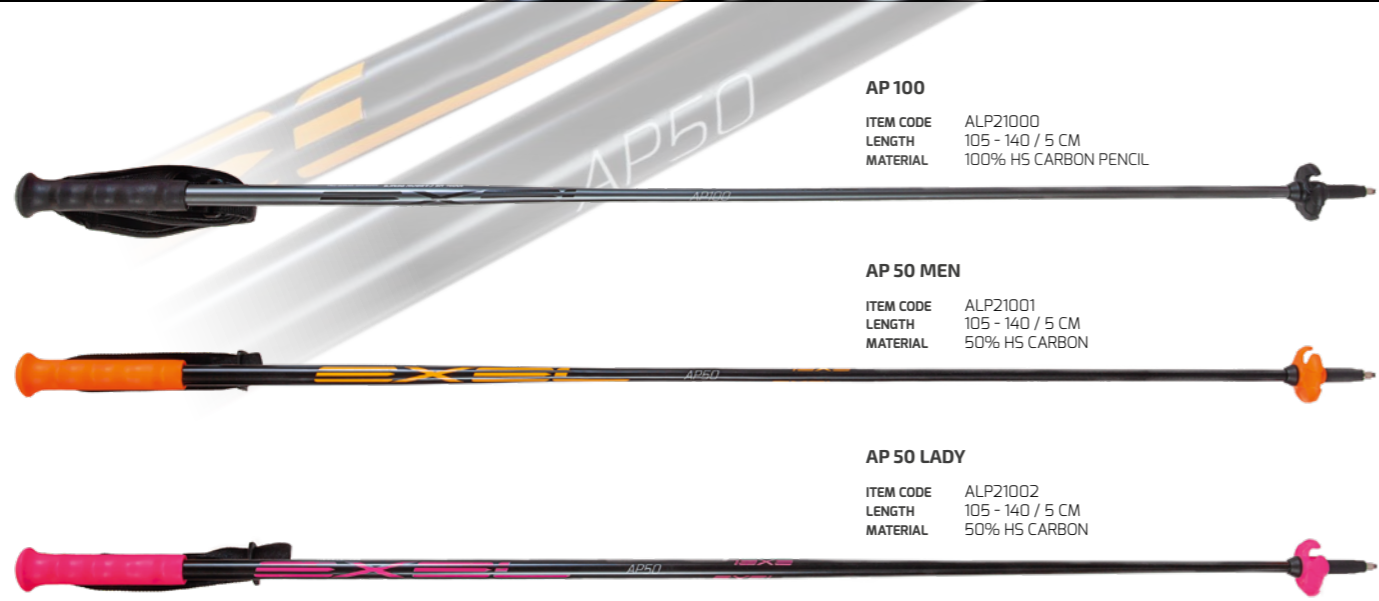

Performance Line

Performance Line poles are designed and engineered to give out the final piece for the skiers equipment package. By following the latest color trends we are offering wide range of design options in addition to great durability.

AP 100

ITEM CODE ALP21000
LENGTH 105 - 140 / 5 CM
MATERIAL 100% HS CARBON PENCIL

AP 50 MEN

ITEM CODE ALP21001
LENGTH 105 - 140 / 5 CM
MATERIAL 50% HS CARBON

AP 50 LADY

ITEM CODE ALP21002
LENGTH 105 - 140 / 5 CM
MATERIAL 50% HS CARBON