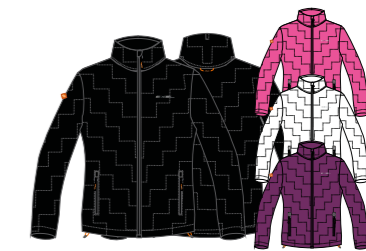

Narvik Light Padded Jacket W

ITEM CODE ODAP21111
COLORS BLACK, DARK PURPLE, PINK, WHITE
SIZE XS - XXL
FABRIC: 100% POLYESTER 300T POLYESTER,
FAKE DOWN