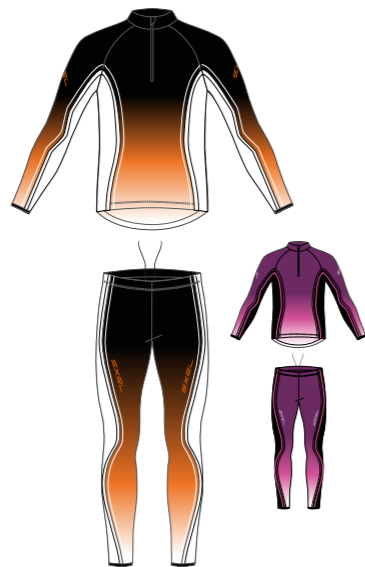

Race Suit Track 2 pc W

ITEM CODE XCTX21103
COLORS SUBLIMATION
SIZE XXS - XXL
FABRIC: 88% POLYESTER,
12% SPANDEX 200GSM LYCRA