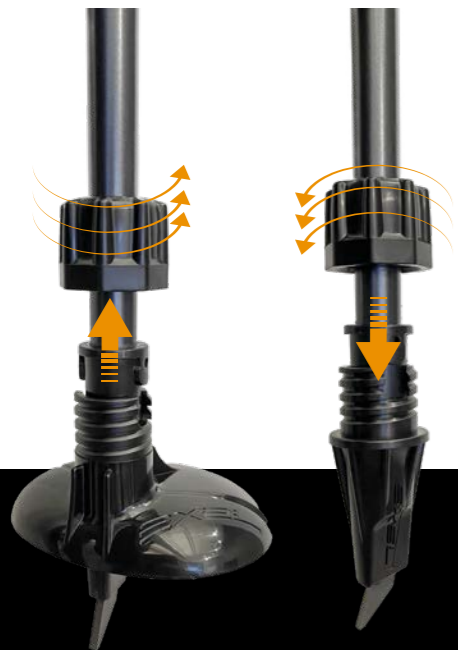

AVENGER2 QCB BASKET

Totally new **Quick Change Basket (QCB)** from EXEL which is made in FINLAND. Allows quick and easy exchange option of the basket for different track conditions.

EXEL QCB basket system includes two different winter baskets and roller tip. Suitable for 8,5mm and 10mm shafts.

Quick and easy basket change.

RACE GRIP

Designed and engineered together with world class athletes. Ergonomically designed narrow-shaped nordic pole grip for the best optimal control of the pole.

Special rubber added to the Race Grip's cork material makes it last much longer, meaning the grip does not wear out as easily as the regular grips do. Race Grip is designed to fit into 17mm top end shafts.

QC GRIP

Quick-Click Grip based on Race Grip. Just pull the top part up and press the button inward while pushing the strap to the grip.

Special rubber added to the QC Grip's cork material makes it last much longer, meaning the grip does not wear out as easily as the regular grips do. QC Grip is designed to fit into 17mm top end shafts.

FUSION2 QC & FUSION2 STRAPS

Updated versions of our popular Fusion straps. New materials are softer, but at the same time stronger, making the Fusion2 straps now even more comfortable to use. Updated velcro material.

Normal plastic buggle in the strap side is removed and tightening part is added to the strap frame to remove any hard spots inside the straps.